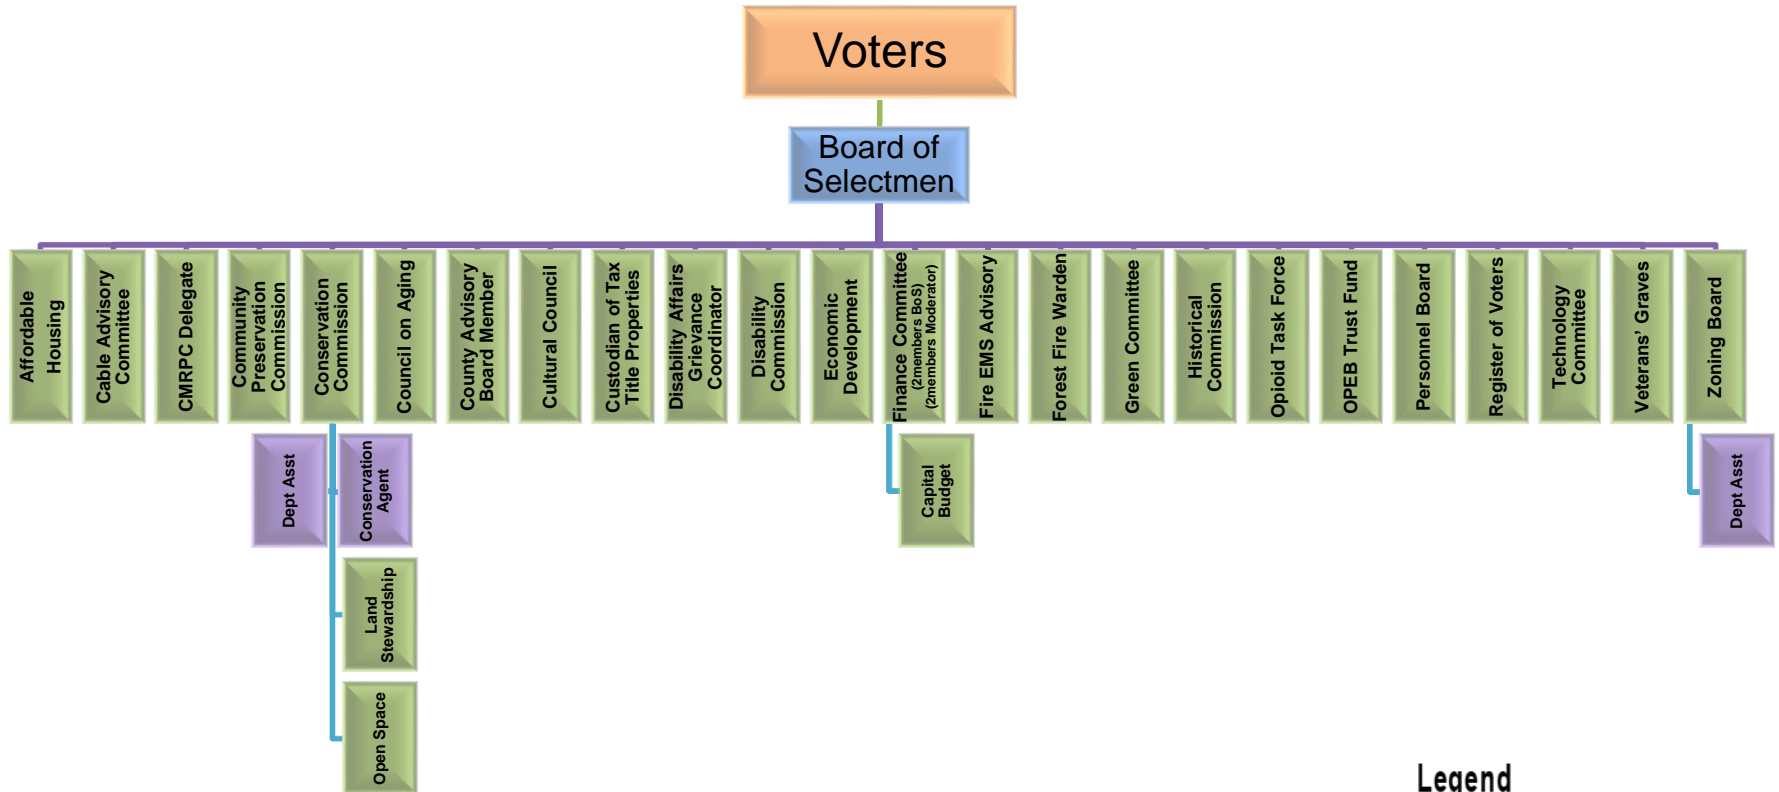

Town of Upton Elected Officials

Legend

Blue	Elected by the Voters
Green	Appointed by the Board of Selectmen
Purple	Town Employees

Town of Upton Appointed Boards and Committees

Legend

Blue	Elected by the Voters
Green	Appointed by the Board of Selectmen
Purple	Town Employees