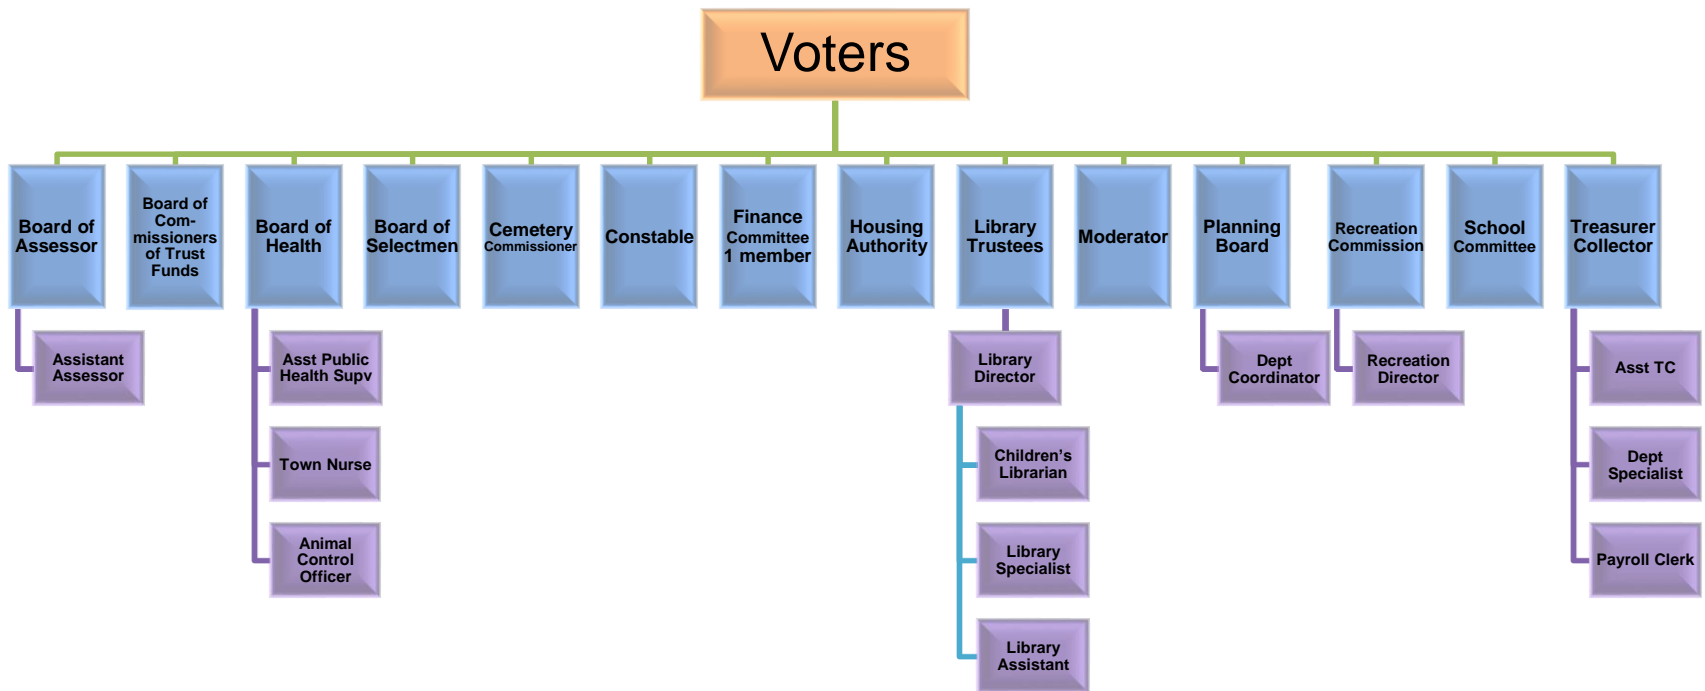

Town of Upton Elected Officials

Legend

Blue	Elected by the Voters
Green	Appointed by the Board of Selectmen
Purple	Town Employees

Town of Upton Appointed Boards and Committees

Legend

Blue	Elected by the Voters
Green	Appointed by the Board of Selectmen
Purple	Town Employees