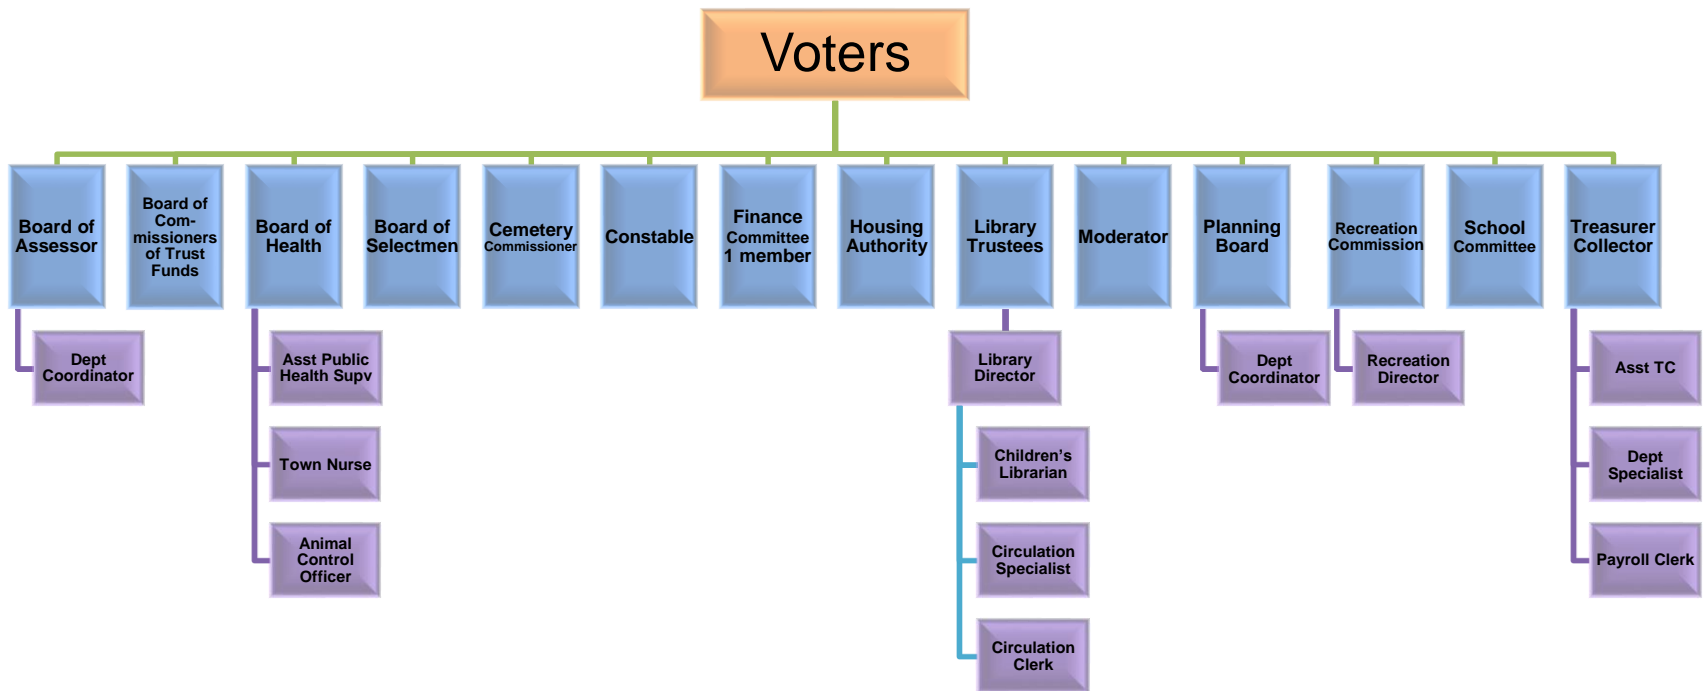

Town of Upton Elected Officials

Legend

Blue	Elected by the Voters
Green	Appointed by the Board of Selectmen
Purple	Town Employees

Town of Upton Appointed Boards and Committees

Legend

Blue	Elected by the Voters
Green	Appointed by the Board of Selectmen
Purple	Town Employees