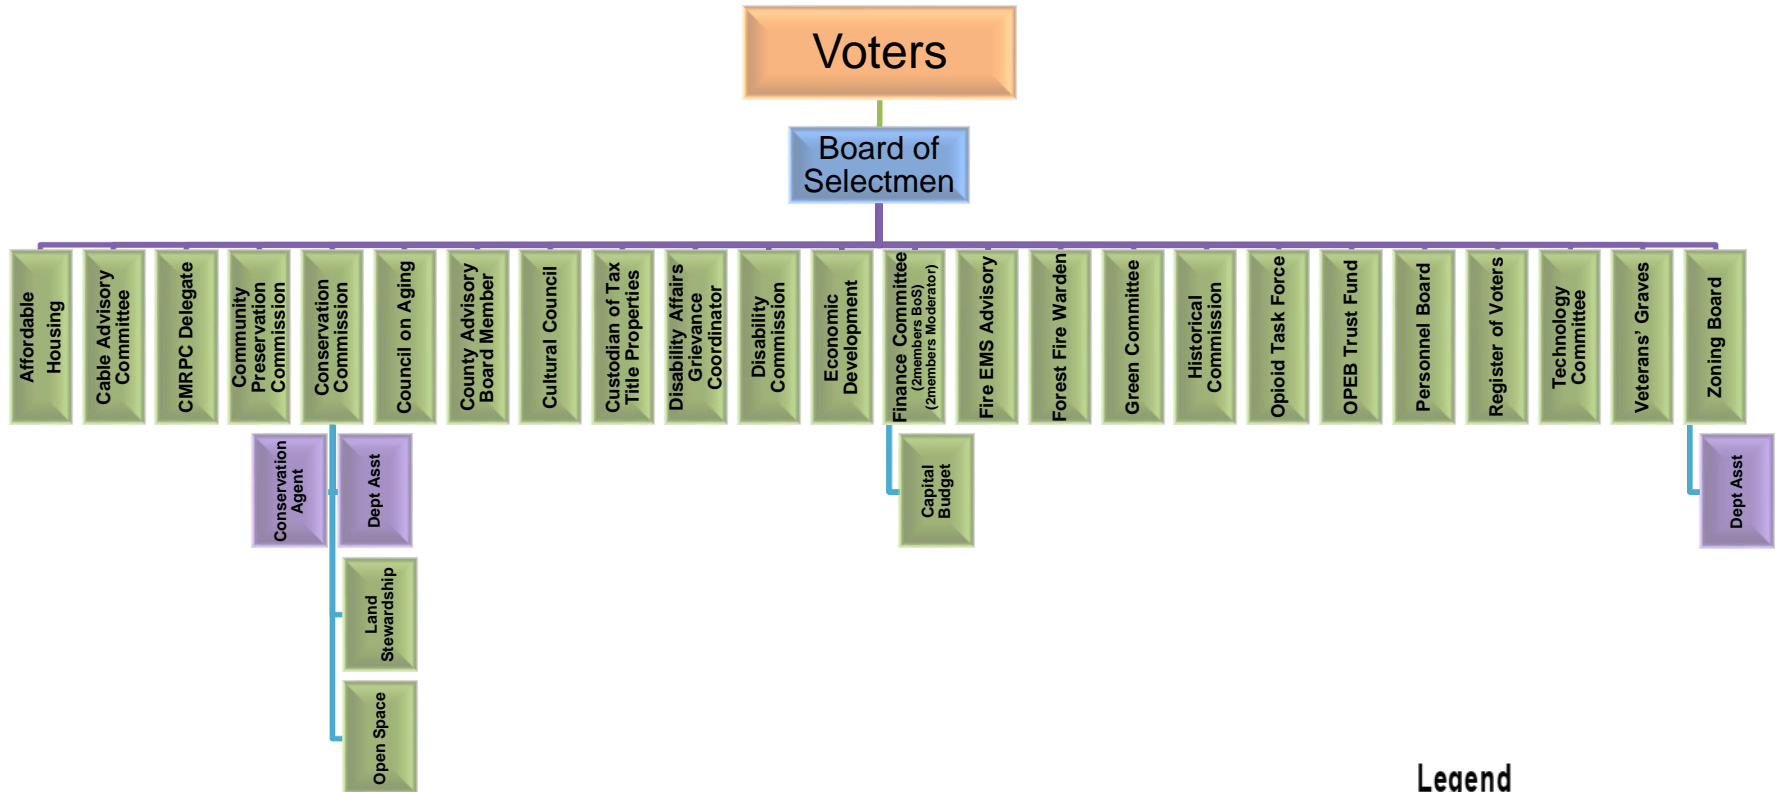

Town of Upton Elected Officials

Legend

Blue	Elected by the Voters
Green	Appointed by the Board of Selectmen
Purple	Town Employees

Town of Upton Appointed Boards and Committees

Legend

Blue	Elected by the Voters
Green	Appointed by the Board of Selectmen
Purple	Town Employees